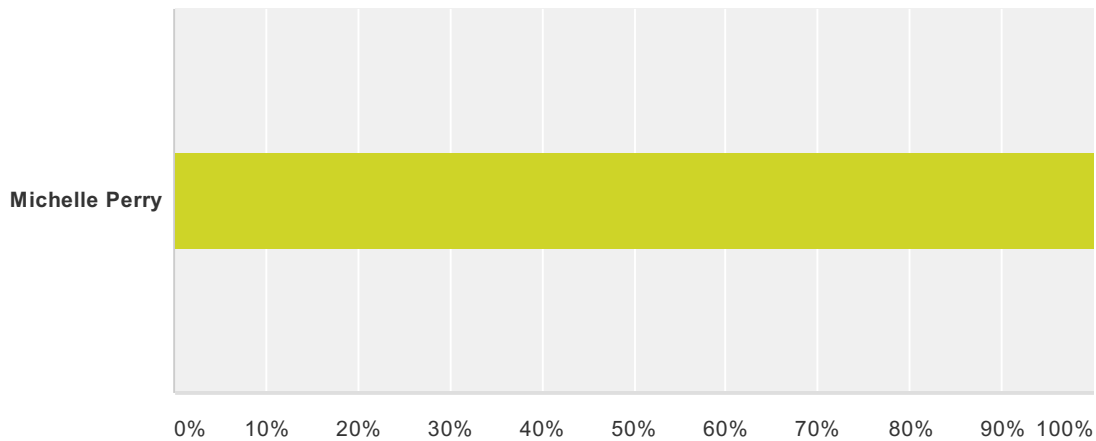

### Q1 Select one candidate for CHS Site President:

Answered: 56 Skipped: 0

Answer Choices	Responses
Michelle Perry	100.00% 56
<b>Total</b>	<b>56</b>

## Q2 Select up to FOUR candidates for FEA Representative from CHS:

Answered: 56 Skipped: 0

Answer Choices	Responses
Zach Jacobs	96.43% 54
Elizabeth Rochin	98.21% 55
Teresa Filice	96.43% 54
Ashley Stubbs	96.43% 54
<b>Total Respondents: 56</b>	