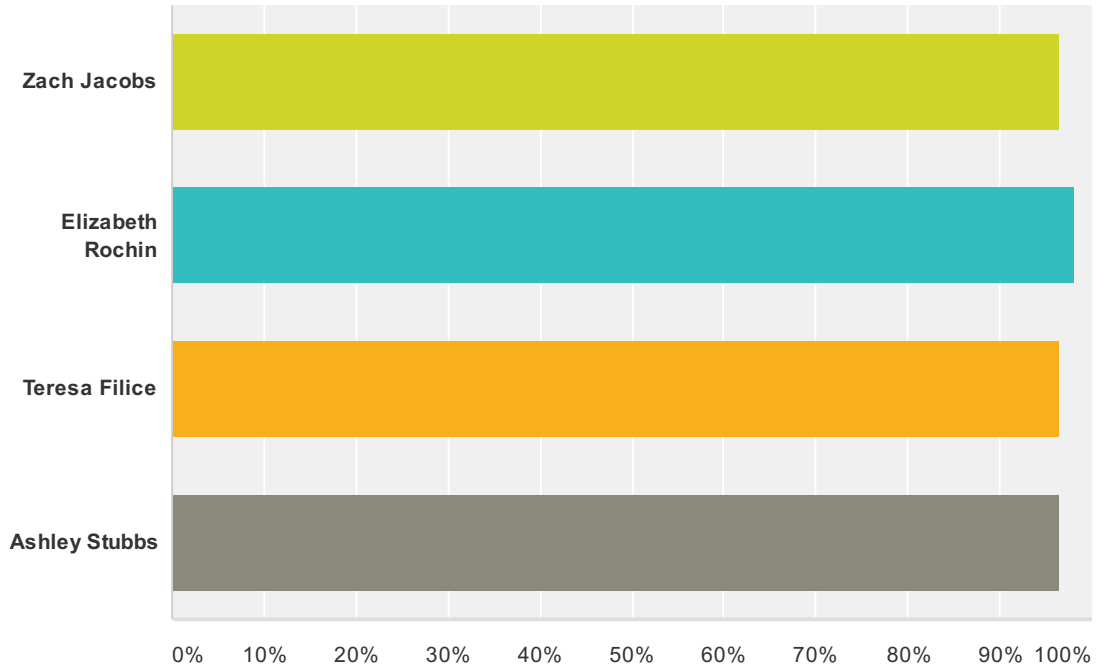

### Q1 Select one candidate for CHS Site President:

Answered: 56 Skipped: 0

Answer Choices	Responses
Michelle Perry	100.00% 56
<b>Total</b>	<b>56</b>

## Q2 Select up to FOUR candidates for FEA Representative from CHS:

Answered: 56 Skipped: 0

Answer Choices	Responses
Zach Jacobs	96.43% 54
Elizabeth Rochin	98.21% 55
Teresa Filice	96.43% 54
Ashley Stubbs	96.43% 54
<b>Total Respondents: 56</b>	