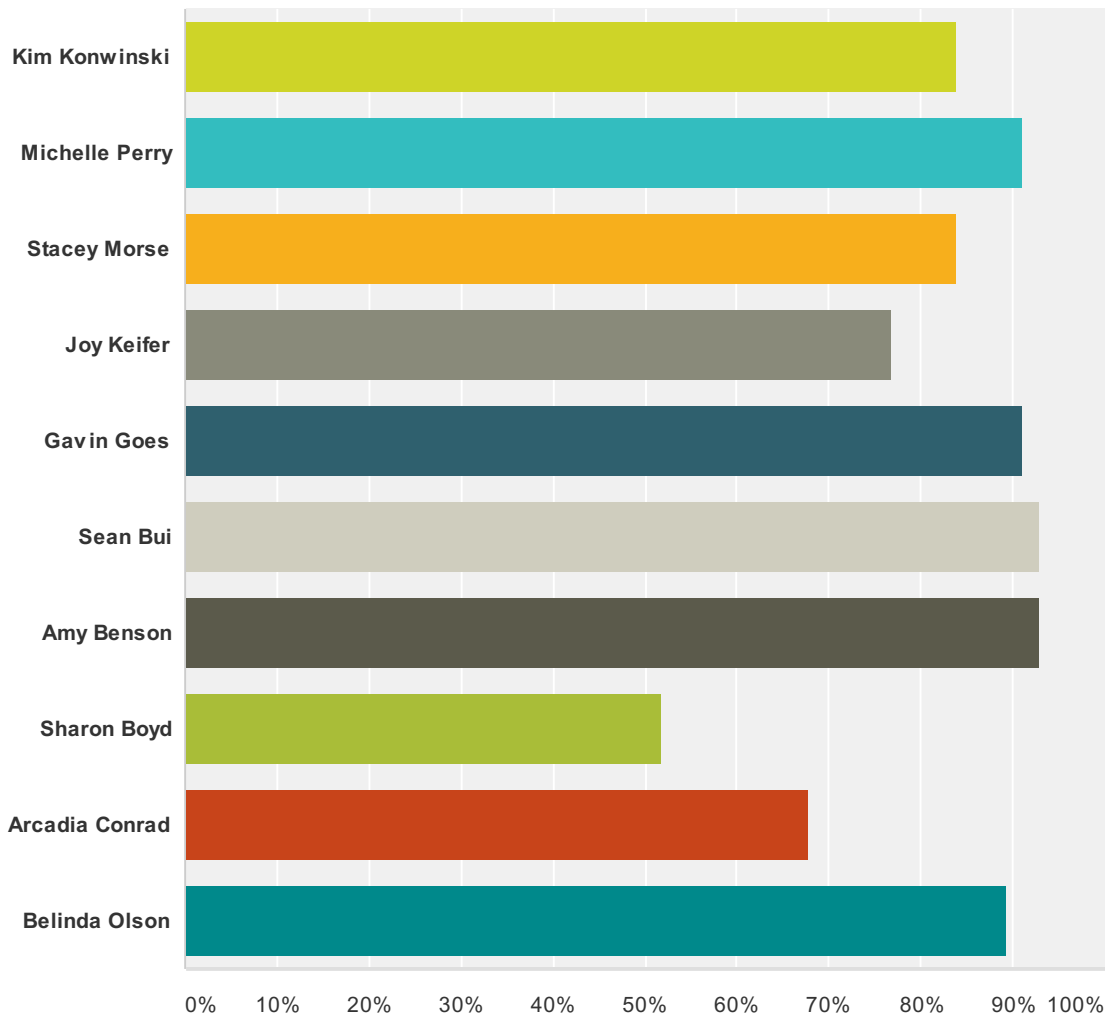

Q3 Select up to NINE candidates for CHS Faculty Advisory Committee

Answered: 56 Skipped: 0

Answer Choices	Responses	Count
Kim Konwinski	83.93%	47
Michelle Perry	91.07%	51
Stacey Morse	83.93%	47
Joy Keifer	76.79%	43
Gavin Goes	91.07%	51
Sean Bui	92.86%	52
Amy Benson	92.86%	52
Sharon Boyd	51.79%	29
Arcadia Conrad	67.86%	38
Belinda Olson	89.29%	50